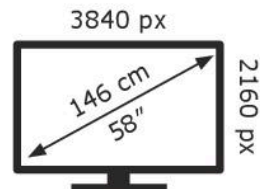

ENERG ⚡

TCL

58P69BX1

65 kWh/1000h

ABCDEF**G**

95 kWh/1000h

2019/2013