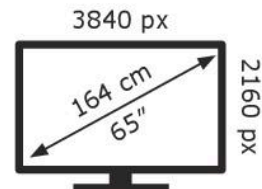

ENERG ⚡

TCL

65P69BX1

80 kWh/1000h

ABCDEF**G**

115 kWh/1000h

2019/2013