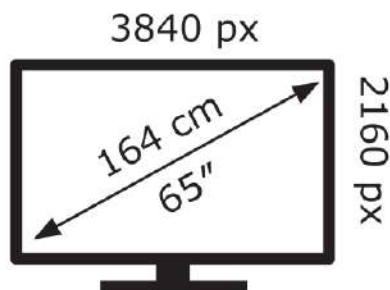

ENERG

Hisense

65E7NQ PRO

85 kWh/1000h

ABCDEF**G**

200 kWh/1000h

2019/2013