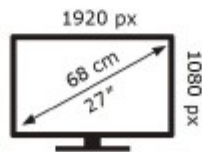

ENERG 

SAMSUNG

S27AG300NR

20 kWh/1000h

2019/2013