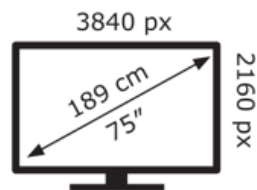

**ENERGY**

Hisense

75E7KQ PRO

**140** kWh/1000h

ABCDEF**G**

**220** kWh/1000h

2019/2013