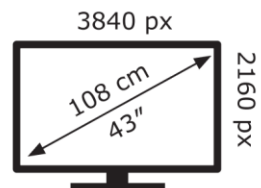

Hisense

43A6K

49 kWh/1000h

ABCDEF**G**
HDR
64 kWh/1000h

2019/2013