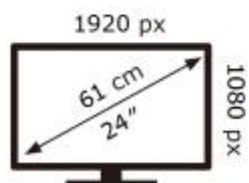

ENERG ⚡

SAMSUNG

S24AG320NU

16 kWh/1000h

2019/2013