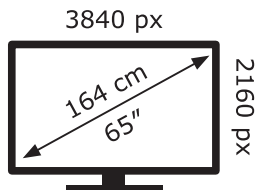

ENERG ⚡

LG Electronics

65NANO786QA

111 kWh/1000h

ABCDEF**G**

158 kWh/1000h

2019/2013